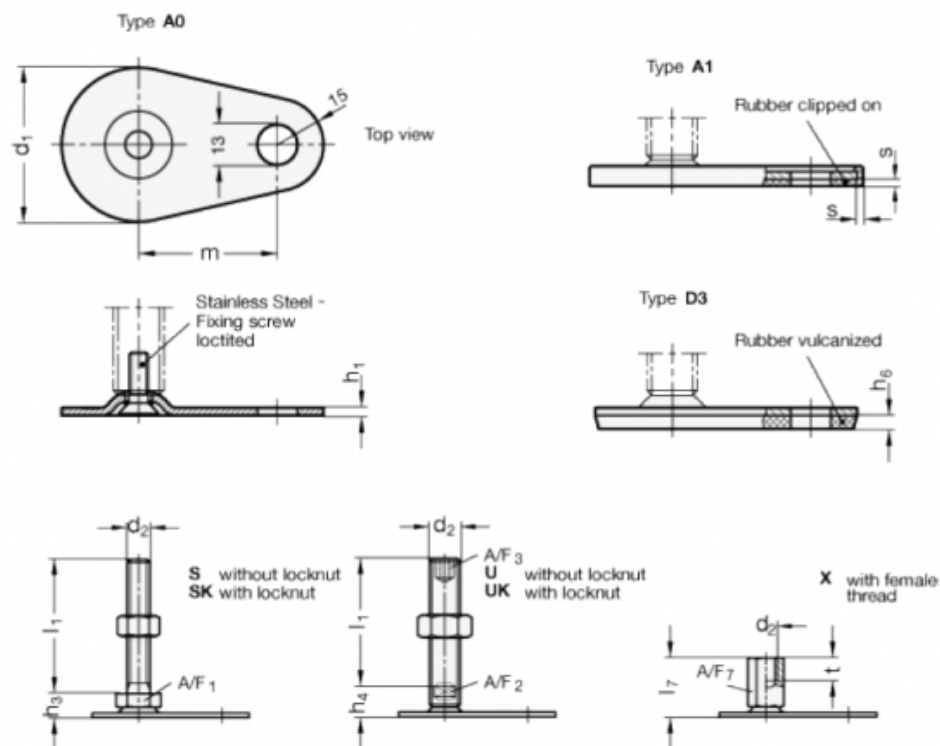

Article number: 204260M16150D3UK

Description: E+G levelling foot  
GN 42-60-M16-150-D3-UK

Note: UK With nut, Hexagon socket at the top, Wrench flat at the bottom

## Measures

$$A/F2 = 12$$

$$A/F3 = 8$$

$$d1 = 60$$

$$d2 = M16$$

$$h1 = 2.5$$

$$h4 = 17$$

$$h6 = 4.5$$

$$l1 = 150$$

$$m = 50$$

$$s =$$